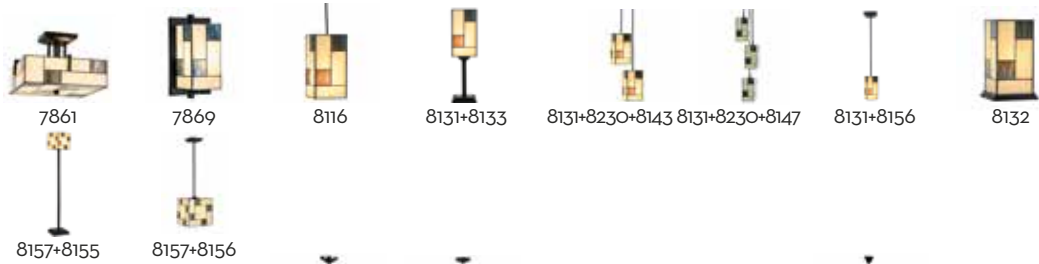

SERIES

Mondriaan

7861 7869 8116 8131+8133 8131+8230+8143 8131+8230+8147 8131+8156 8132

8157+8155 8157+8156